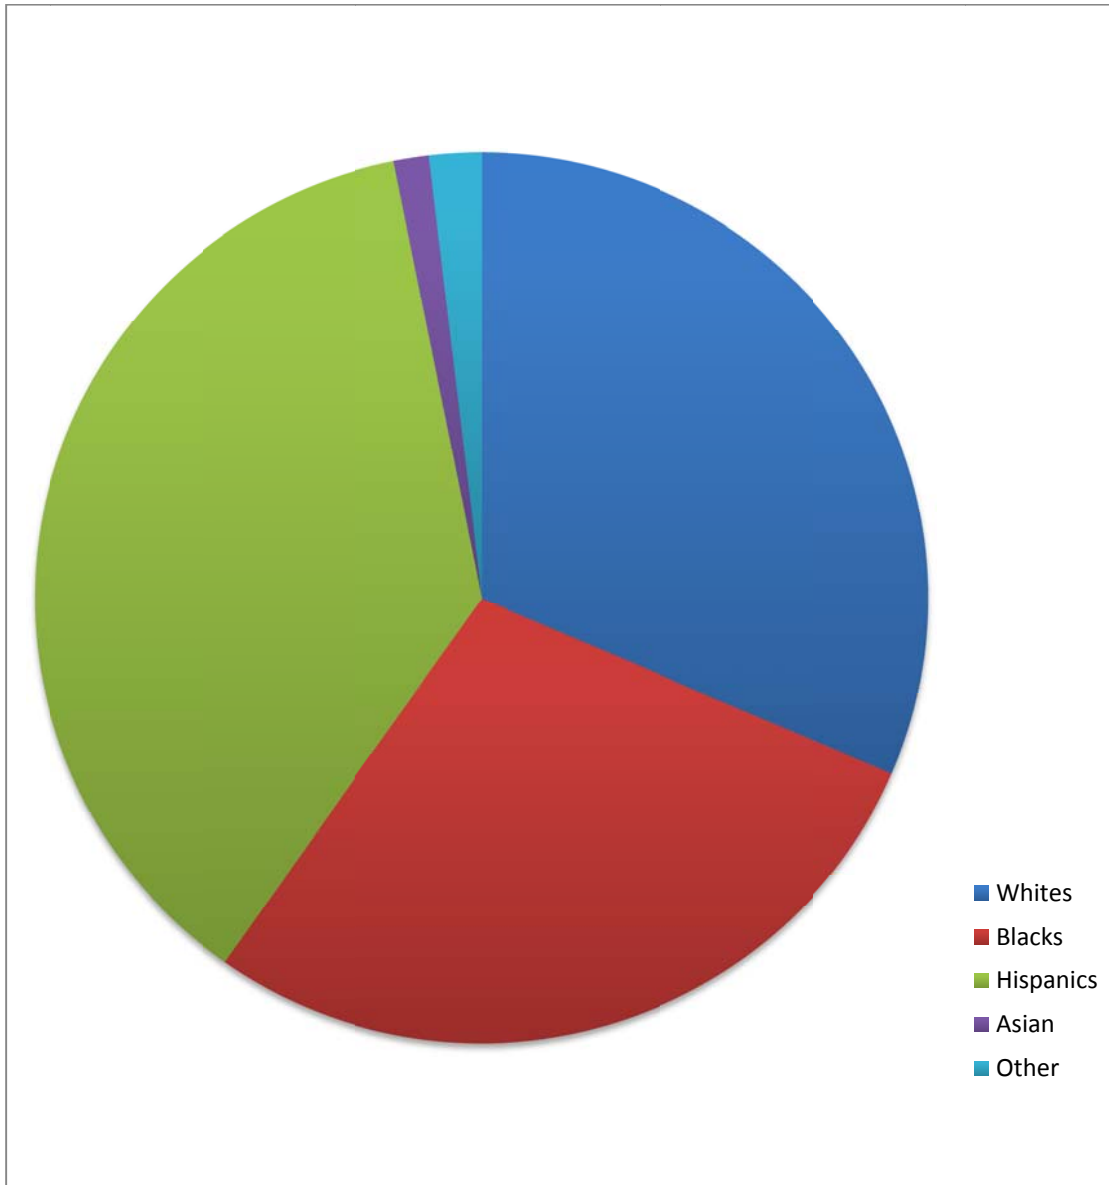

2015/2016 Police Explorer Cadet Demographics

50 Whites
45 Blacks
59 Hispanics
2 Asian
3 Others

2015 /2016 Police Explorer Cadets School Demographics

67- Public School

51- Charter School

23- Catholic/Private School

21- College

14- Out of School