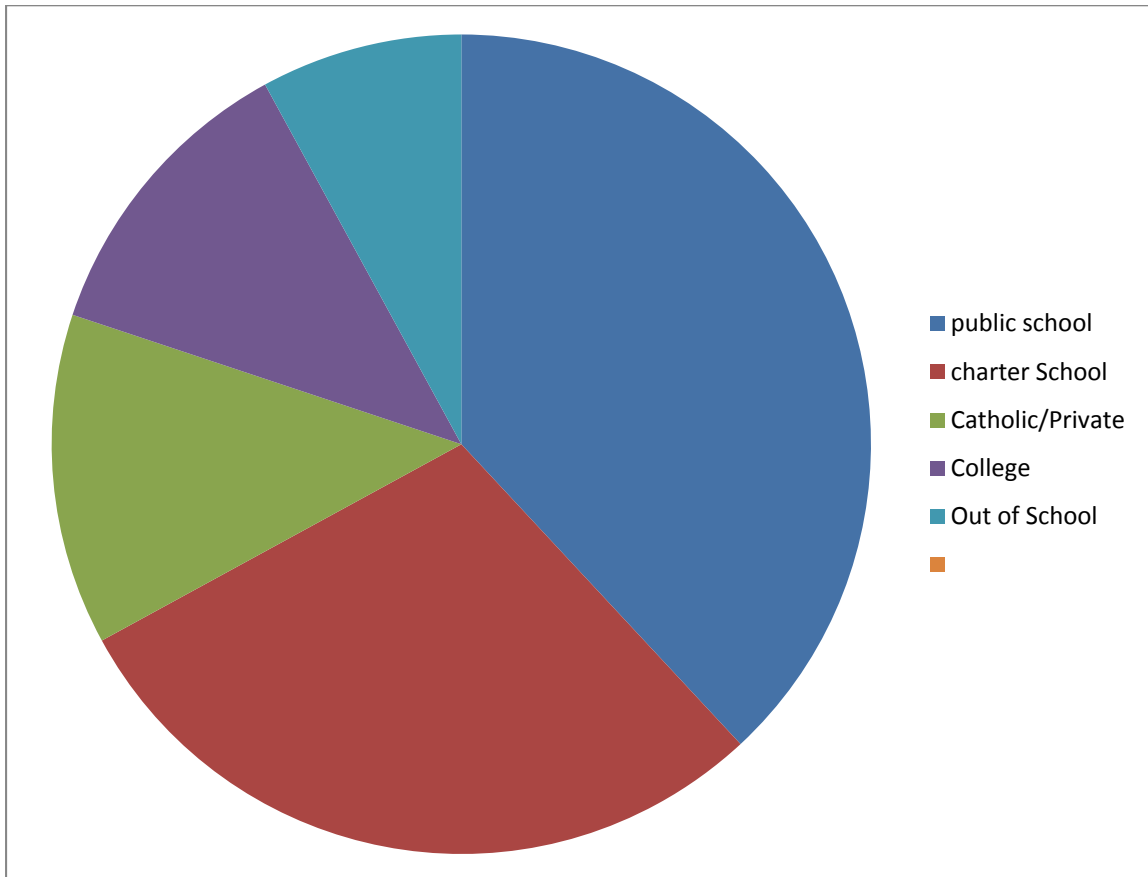

2015/2016 Police Explorer Cadet Demographics

50 Whites
45 Blacks
59 Hispanics
2 Asian
3 Others

2015 /2016 Police Explorer Cadets School Demographics

67- Public School

51- Charter School

23- Catholic/Private School

21- College

14- Out of School